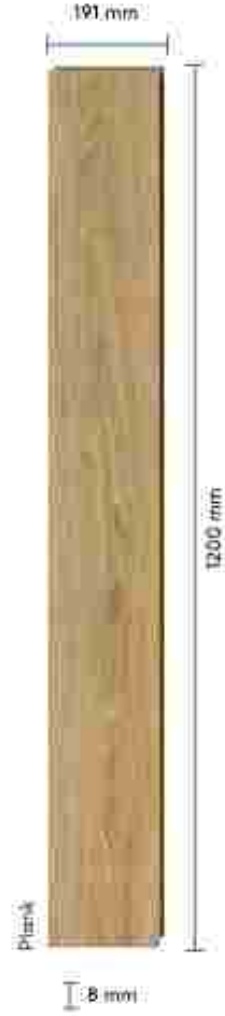

Sıcak, samimi ve doğal!
Toprak tonlarının narin ve belirgin çizgileriyle mekanınızda doğayı keşfedin.

*Warm, friendly and natural!
Discover natural vibes in your space with delicate and distinctive lines of earth tones.*