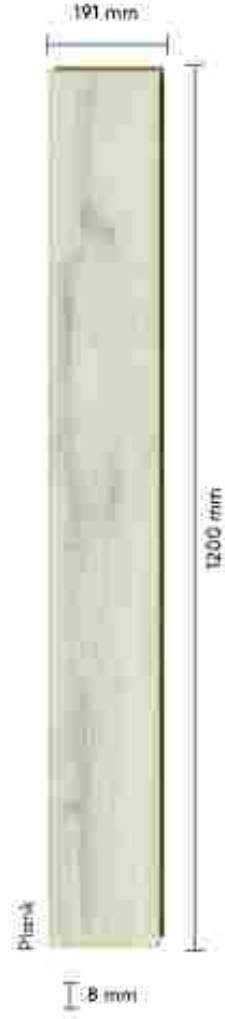

Ferah ve dalgalı!
Saf ihtişama sahip dekoruyla
yaşam alanlarınızdaki yeniliği
gözler önüne serin.

*Spacious and wavy!
Reveals the innovation
in your spaces with its decor
that has pure splendor.*

TS EN 13307-1

TS EN 10300

TS EN ISO 12944-3

EN 71-10 and EN 71-11

TS EN 13229-A2

EN 14047:2004

BE-UEF