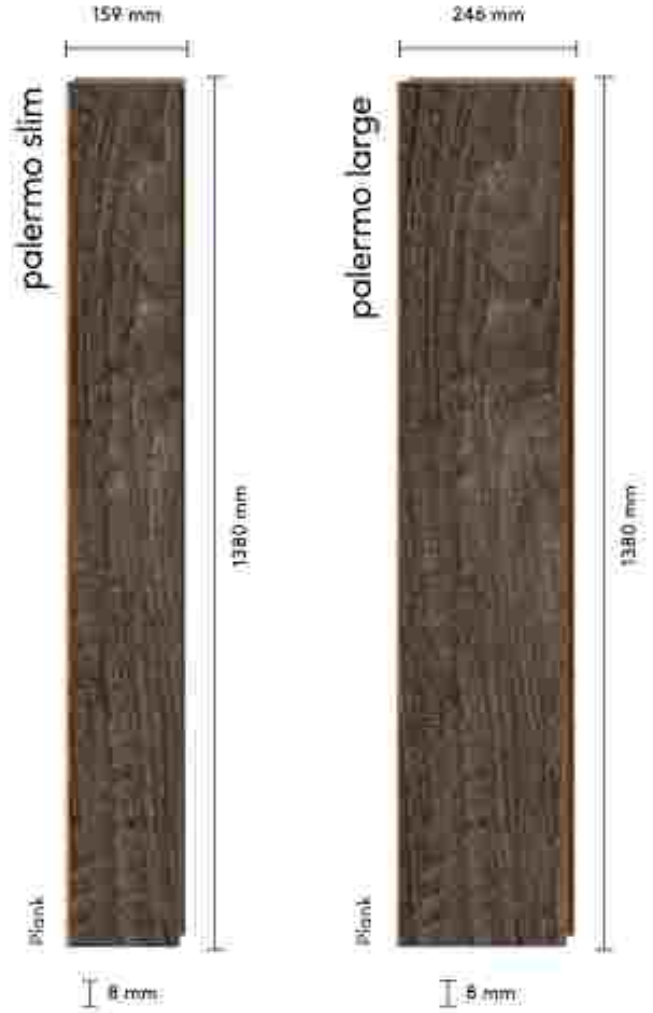

Koyu kahverengi toprak tonları
İnce detaylarıyla göz dolduran dekoruyla
mekanınızda istediğiniz konforu yakalayın.

*Dark brown earth tones!
Have the comfort you want at your
space with its eye-filling decor
has fine details.*