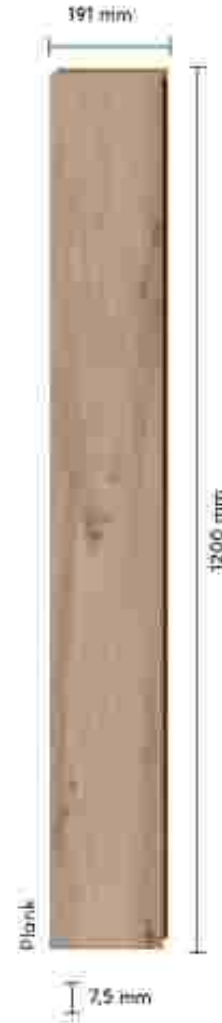

Sonbaharın huzur veren esintisini hissedeceğiniz bir atmosfer sunan Molette ile her dokunuşta ormanda yürüyormuş hissi veren bir enerjiyle tanışın.

Molette offers an atmosphere where you can feel the peaceful breeze of autumn, encountering an energy that evokes the sensation of walking through the forest with every touch.