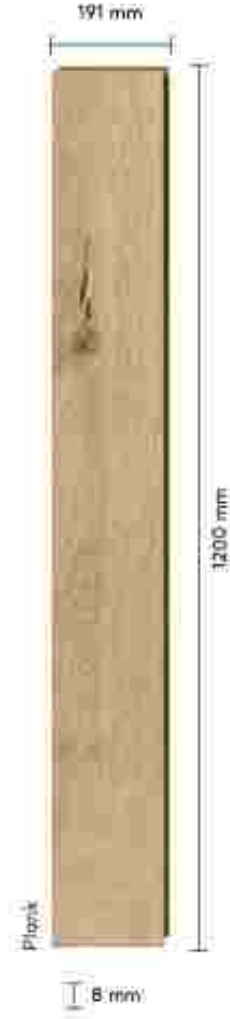

Enerjik ve sıcak!
Doğanın narin dokusundan
izlerle yaşam alanlarınızın
atmosferini değiştirin.

*Energetic and warm!
Change the atmosphere of
your spaces with traces
of nature's delicate texture.*