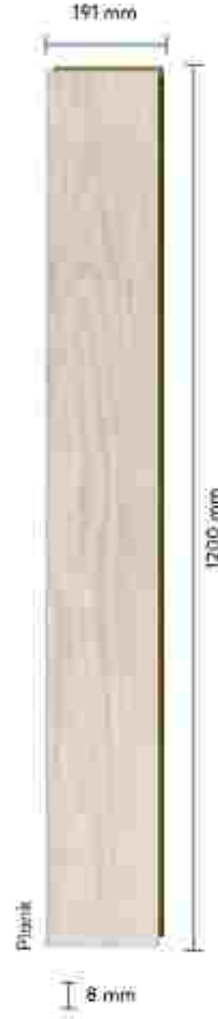

Aradığınız huzur mekanınızda!
Akdeniz sahillerinin huzuru ve
mutluluğunu mekanınıza taşıyın.

*The peace you seek is in your place!
Bring your place peace and happiness of
the Mediterranean coast.*