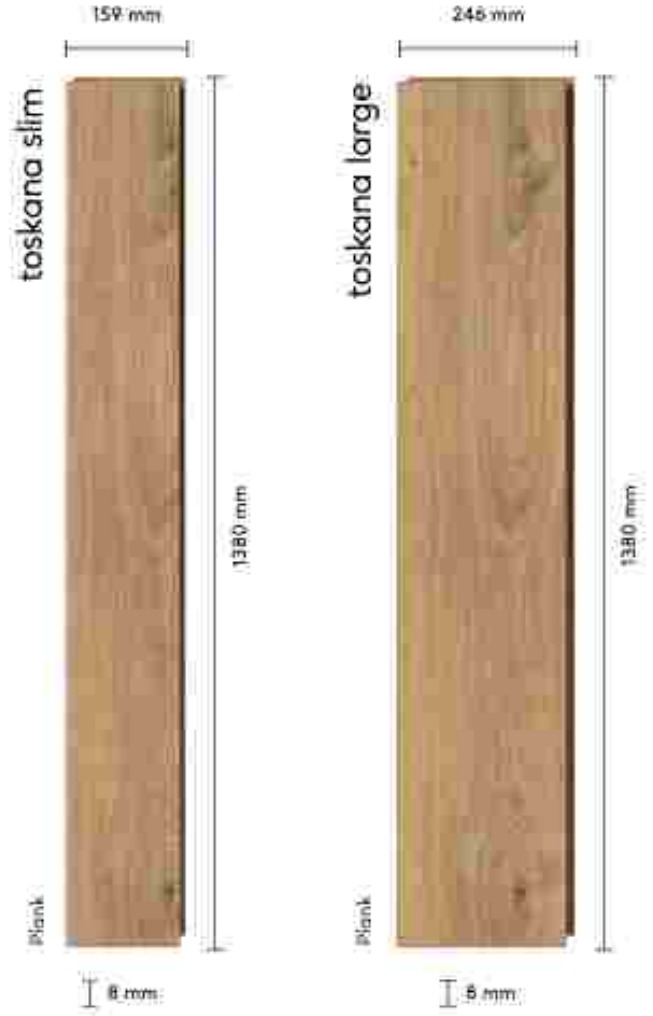

ARMONIA

SLIM LARGE

Ahşabın benzersiz doğal sıcaklığı!
Yaşam alanınızı yaz esintileriyle
dekore edin, toprak tonlarına adım atın.

*The unique natural warmth of wood!
Decorate your living space with
summer breezes and step into earth tones.*