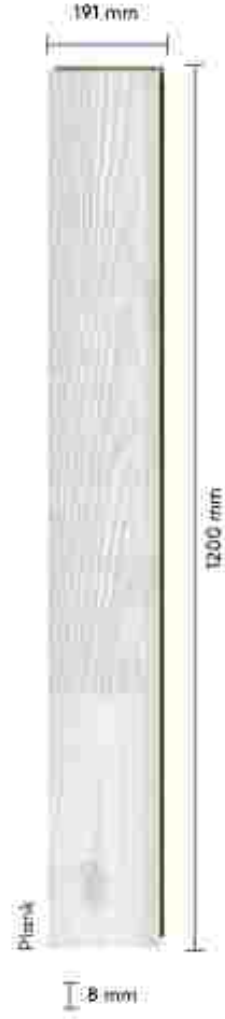

Büyük deęişimlerin sırrı,
küçük detaylarda saklıdır!
Baharın taze esintileriyle
mekanınızın havasını deęiştirin.

*The secret of big changes
is hidden in small details!
Easily change the mood
of your place with
the fresh breezes of spring.*